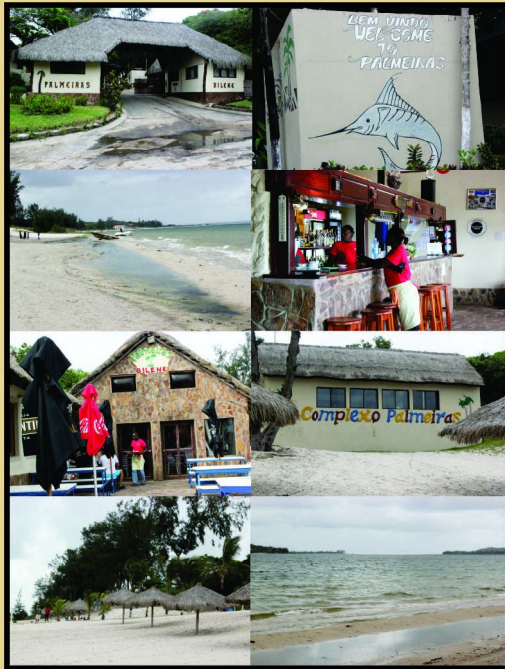

Khayalami Group

Palmeira Lodge

• Mozambique •

Tel: +27 13 752 8531

reservations@khayalamilodge.com

FACILITIES

Brick Challets / Brick Rondavel

2 rooms (4 sleeper) / 1 room (2 sleeper) bed lined, fridge, table with chairs, braai area, bathroom (shower, toilet and basin) hot and cold water.

NO TOWELS, CUTLERY OR CROKERY

220 volt 2 pin plugs

ABLUTION FACILITIES and COMMUNAL BRAAI AREA
RESTAURANT AND BAR

Serves breakfast, lunch and supper. Open all day
Portuguese food is our speciality.

PLEASE DO NOT BRING ANY ELECTRIC STOVES AND MICROWAVES
BRING YOUR OWN TOWELS